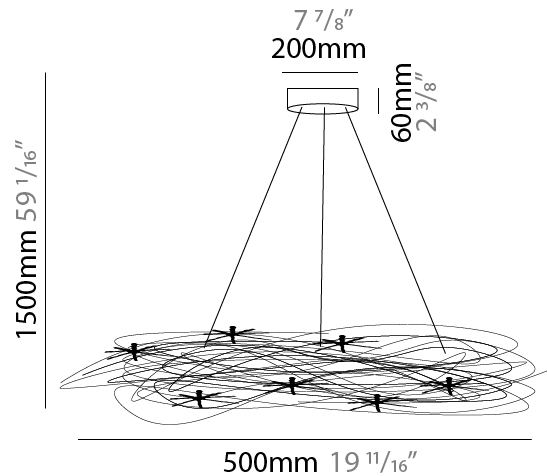

PROJECT	
TYPE	
SPECIFIER	
QUANTITY	
DATE	

CONFUSIONE SUSPENSION

D131273

base number

1. To build a product code in our configurator select the specify button on the base model # product page
2. To build a manual product code on this datasheet choose from the options listed below in blue font and add the suffix to the base model #

GENERAL

Series: Confusione
Brand: Knikerboker
Division: Design
Mounting Type: Suspension
Mounting Location: Ceiling
Subcategory: Pendant

PHYSICAL

Shape: Round
Diameter (mm): 500
Diameter (in): 19 11/16
Extension (mm): 2000
Extension (in): 78 3/4
Light Distribution: Direct / Indirect
Fixture Finish: ANA
Fixture Material: Anodized Aluminum
Cable Details: Silicon Cable 2000mm / 78 3/4

ELECTRICAL

Number of Lamps: 20
Lamp Type: LED
Input Wattage (W): 24
Bulb Included: Bulb Included
Total Output Wattage (W): 20
Max. Wattage Per Lamp (W): 1
Lamp Base: G4
Dimming: 0-10V Dimming / Phase Dimming (120Vac Only)
Driver Included: Yes
Driver Location: Integrated
Driver Type: Constant Voltage - Universal
Driver Class: Class 2
Input Voltage (V): 120 - 277
Output Voltage (V): 12
Upon Request: (Not included - see components) Remote: 0-10Vdc dimming / Phase dimming @120Vac only / (Included) Integral Non-dimming 277Vac

LED

Color Temperature (°K): 3000
Max. Delivered Lumen (lm): 1600
CRI: >80 CRI

OPTICAL

RATINGS AND CERTIFICATIONS

Certified By: Certified for North American Standards
IP rating: IP20