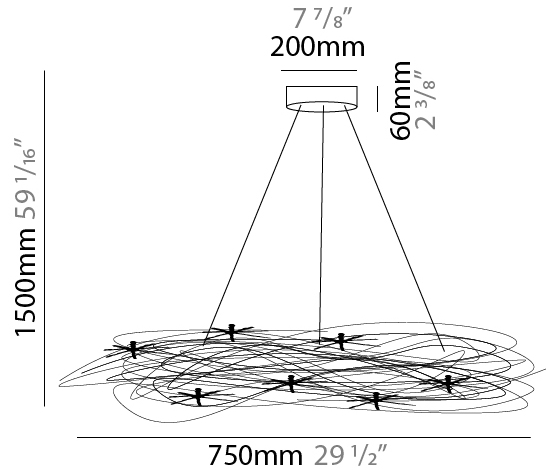

CONFUSIONE SUSPENSION

D131271

base number

1. To build a product code in our configurator select the specify button on the base model # product page
2. To build a manual product code on this datasheet choose from the options listed below in blue font and add the suffix to the base model #

GENERAL

Series: Confusione
Brand: Knikerboker
Division: Design
Mounting Type: Suspension
Mounting Location: Ceiling
Subcategory: Ambient

PHYSICAL

Shape: Round
Diameter (mm): 750
Diameter (in): 29 1/2
Extension (mm): 2000
Extension (in): 78 3/4
Light Distribution: Direct / Indirect
Fixture Finish: ANA
Fixture Material: Anodized Aluminum
Cable Details: 3 Silicon Cable 2000mm / 78 3/4

ELECTRICAL

Number of Lamps: 10
Lamp Type: LED
Input Wattage (W): 12
Bulb Included: Bulb Included
Total Output Wattage (W): 10
Max. Wattage Per Lamp (W): 1
Lamp Base: G4
Dimming: 0-10V Dimming / Phase Dimming (120Vac Only)
Driver Included: Yes
Driver Location: Integrated
Driver Type: Constant Voltage - Universal
Driver Class: Class 2
Input Voltage (V): 120 - 277
Output Voltage (V): 12
Lamp Voltage (V): 12
Upon Request: (Not included - see components) Remote: 0-10Vdc dimming / Phase dimming @120Vac only / (Included) Integral Non-dimming 277Vac

LED

Color Temperature (°K): 3000
Max. Delivered Lumen (lm): 800
CRI: >80 CRI

OPTICAL

RATINGS AND CERTIFICATIONS

Certified By: CSA Certified to UL and CSA Standards
IP rating: IP20