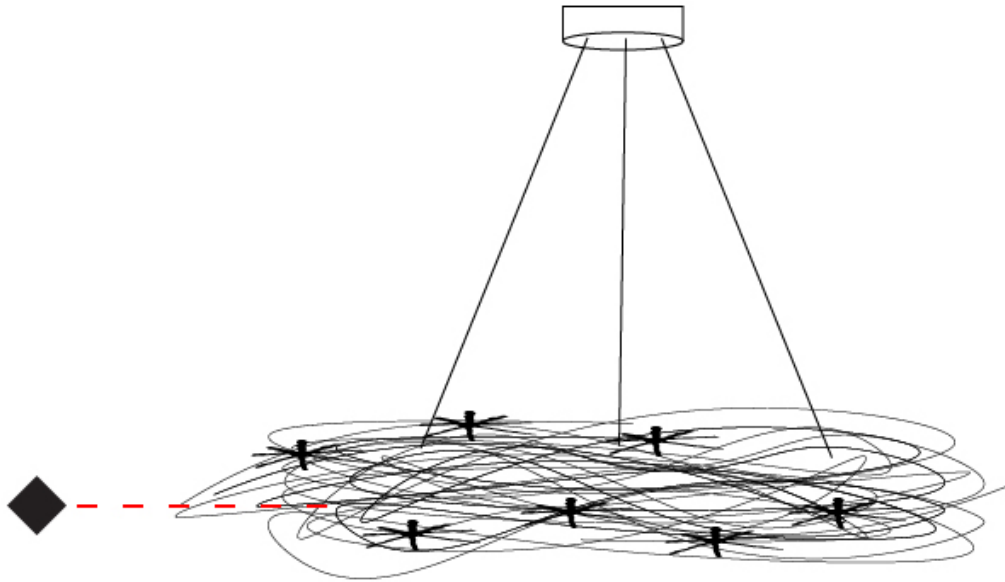

CONFUSIONE SUSPENSION

D131271

PROJECT

TYPE

SPECIFIER

QUANTITY

DATE

D